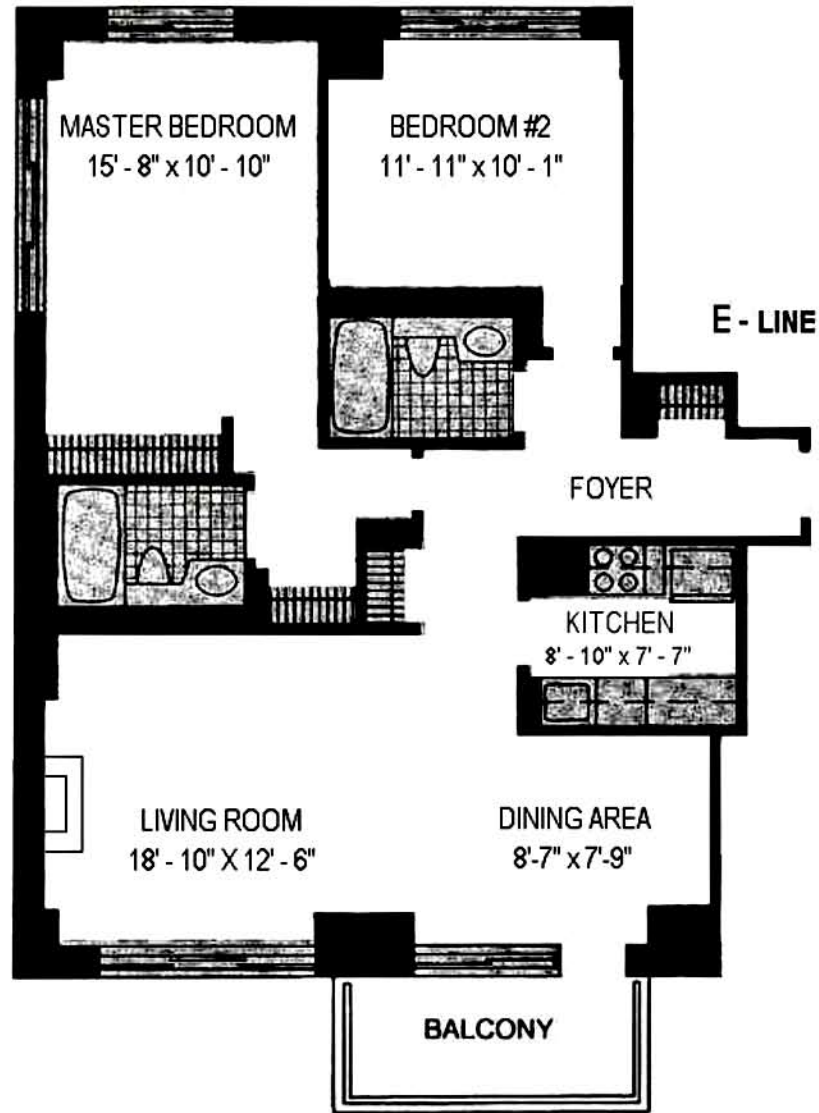

Penthouse E

Two Bedrooms, Two Baths,
Wood Burning Fireplace, Balcony

260 West 52nd Street
NYC, NY 10019
(888) 842-5714
www.ellingtonnyc.com

All dimensions are approximate and subject to construction variances. Plans may contain minor variations from floor to floor.