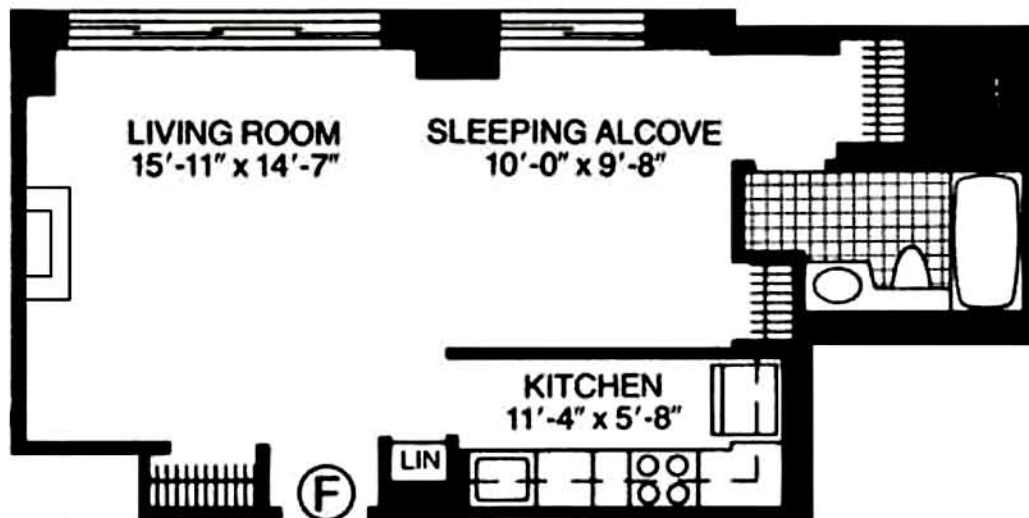

Penthouse F

Alcove Studio - Wood Burning Fireplace

260 West 52nd Street

NYC, NY 10019

(888) 842-5714

www.ellingtonnyc.com

All dimensions are approximate and subject to construction variances. Plans may contain minor variations from floor to floor.